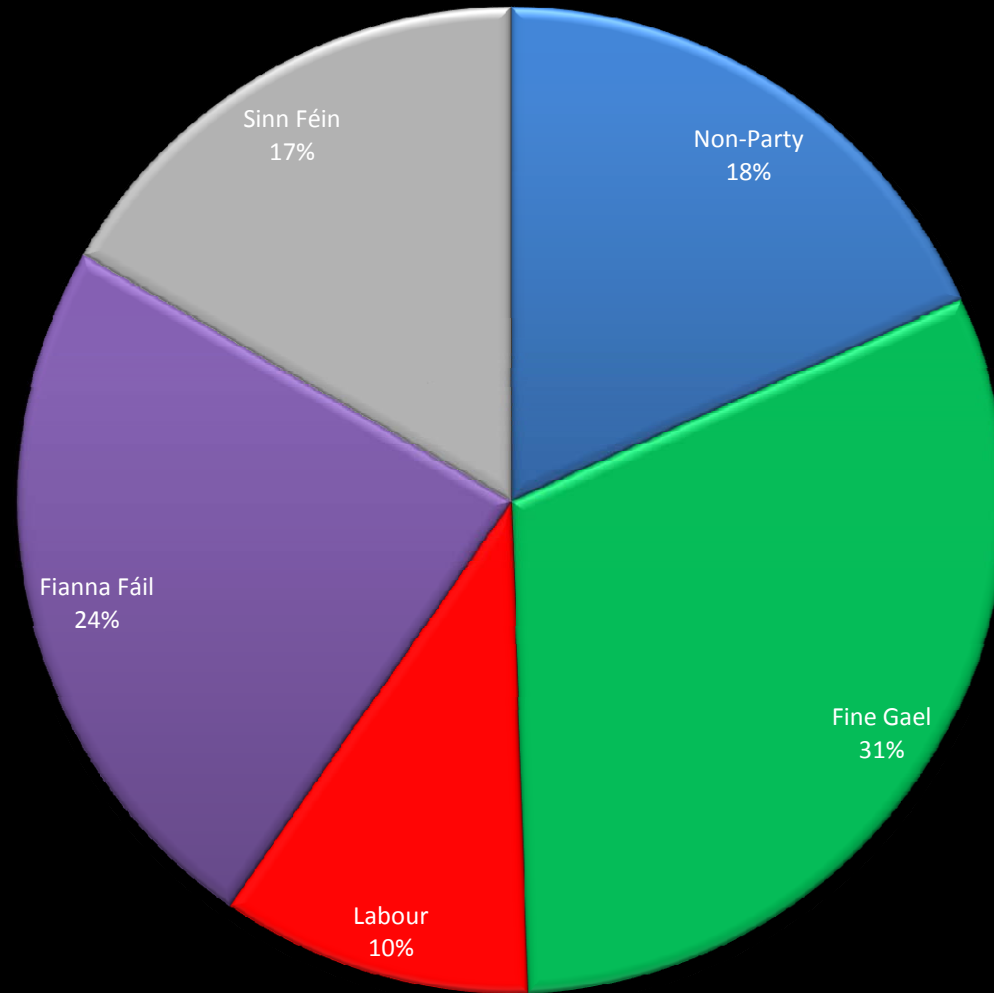

## Trim - Party Share of First Preference

Percentages are rounded to whole numbers