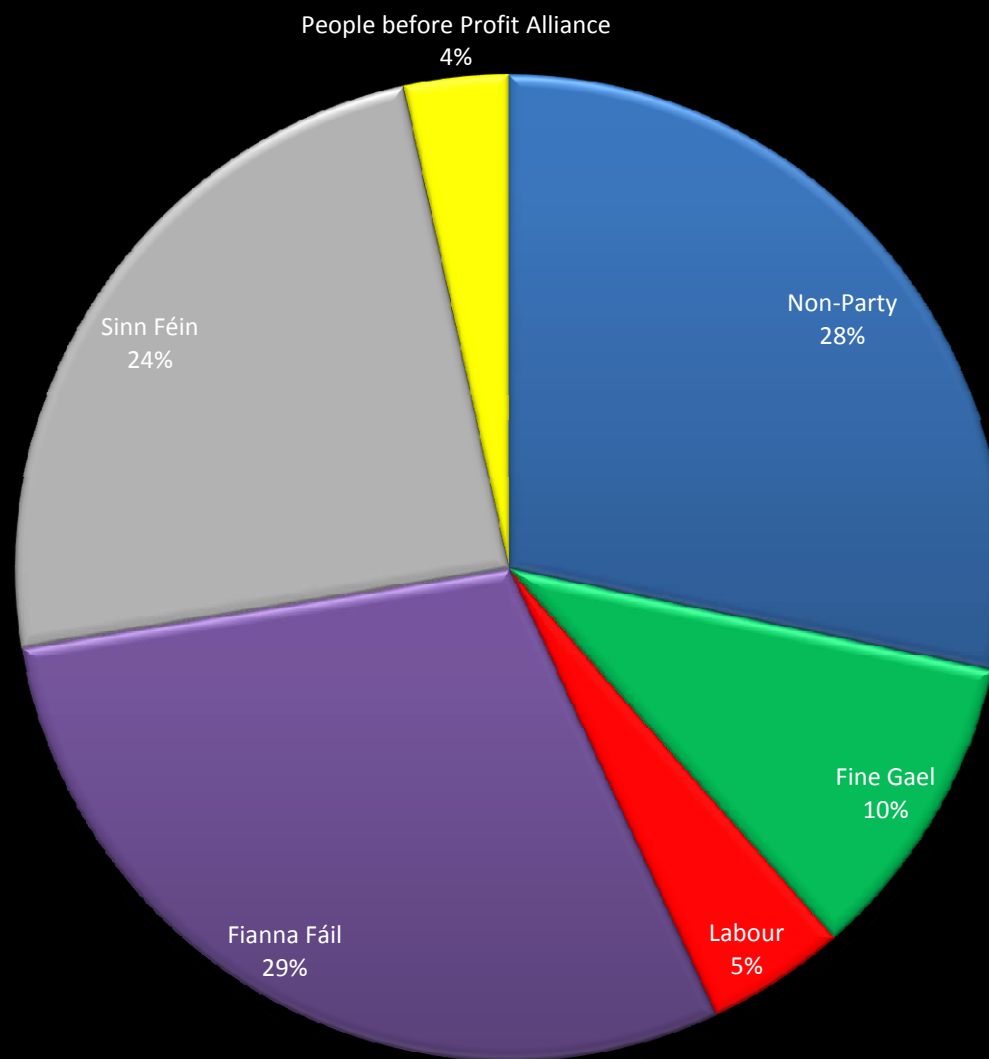

Navan - Party Share of First Preference

Percentages are rounded to whole numbers