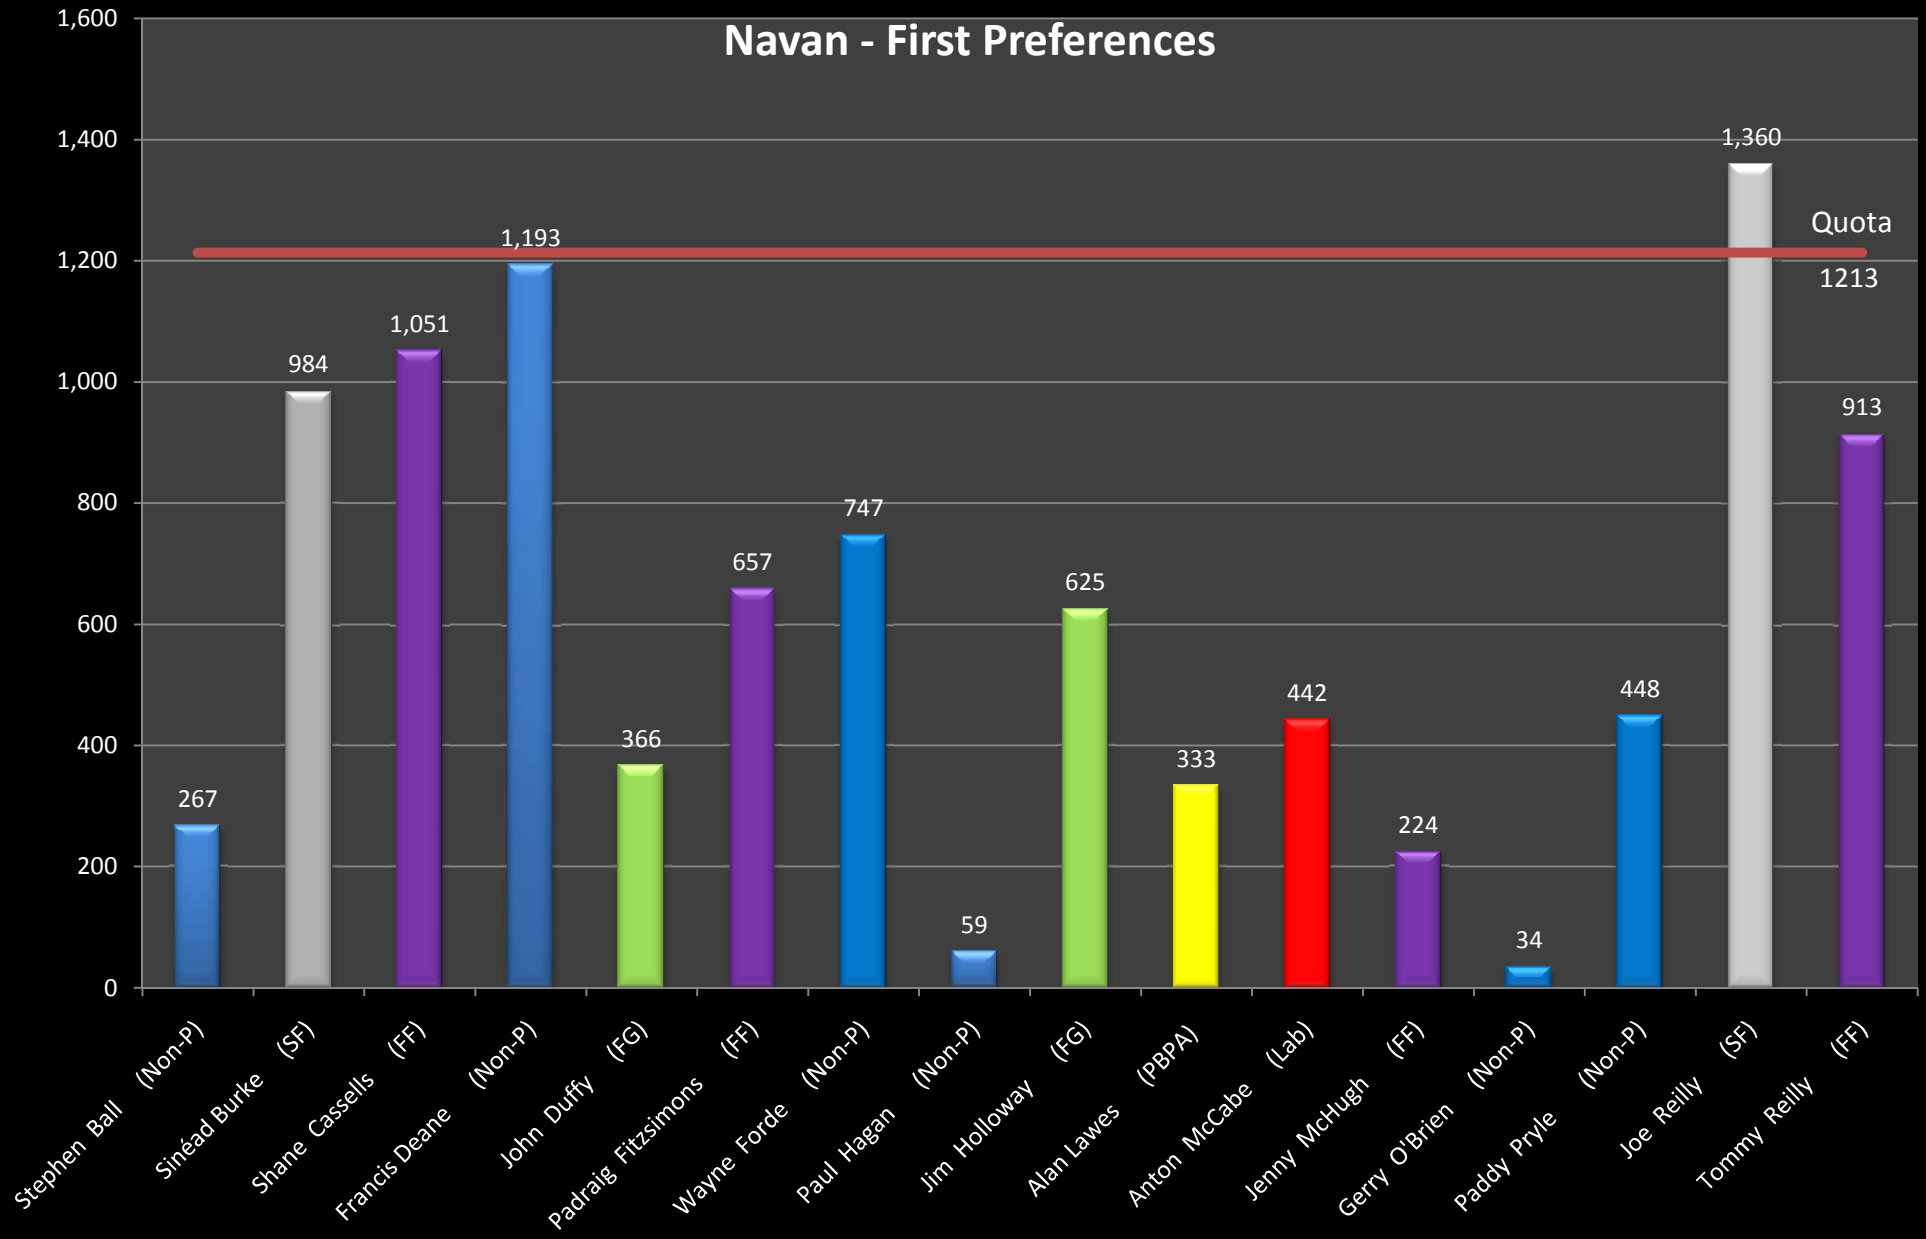

Navan - First Preferences

Quota

1213