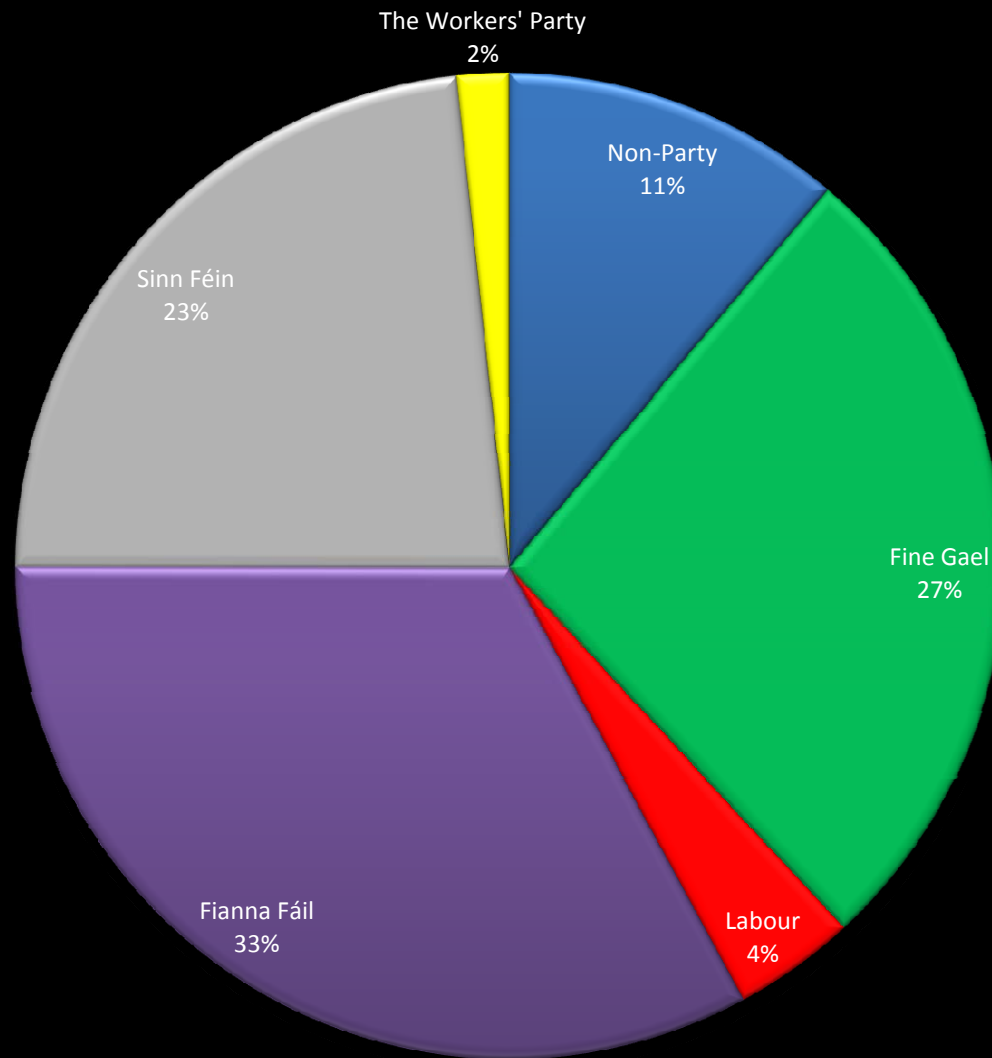

Kells - Party Share of First Preference

Percentages are rounded to whole numbers